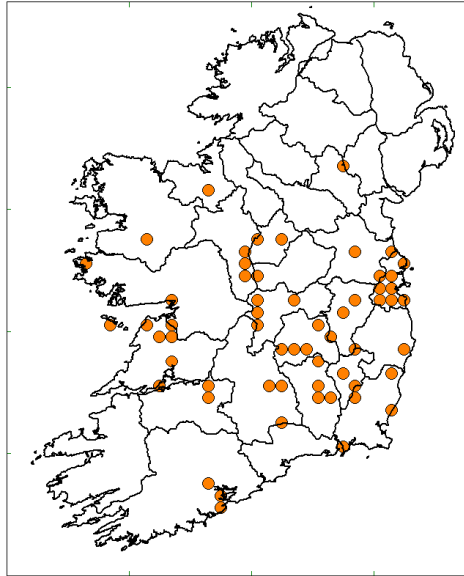

Early-purple Orchid

Wood Sorrel

Winter Heliotrope

Cowslip

Primrose

Early Dog-violet

Common Dog-violet