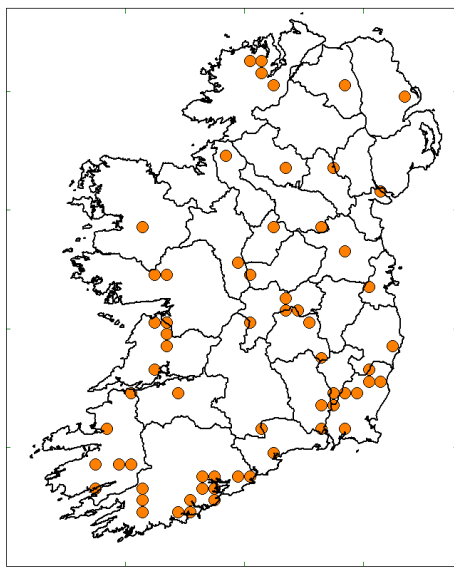

**RECORDS OF SPRING FLOWERING PLANTS
SUBMITTED IN 2016**

Wild Garlic

Wood Anemone

Lords-and-ladies

Cuckooflower

Lesser Celandine

Bluebell

Toothwort

Early-purple Orchid

Wood Sorrel

Winter Heliotrope

Cowslip

Primrose

Early Dog-violet

Common Dog-violet