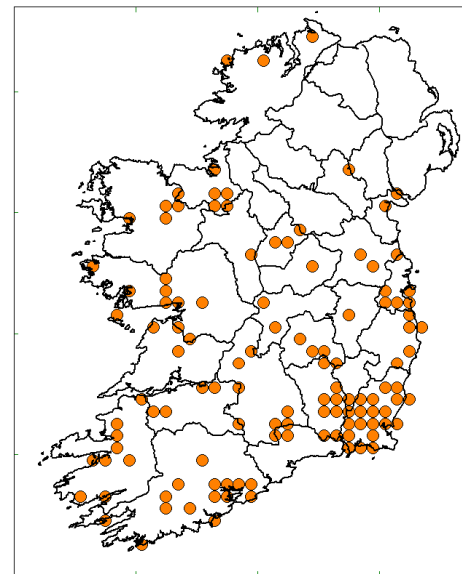

**RECORDS OF SPRING FLOWERING PLANTS
SUBMITTED IN 2016**

Wild Garlic

Wood Anemone

Lords-and-ladies

Cuckooflower

Lesser Celandine

Bluebell

Toothwort

Early-purple Orchid

Wood Sorrel

Winter Heliotrope

Cowslip

Primrose

Early Dog-violet

Common Dog-violet