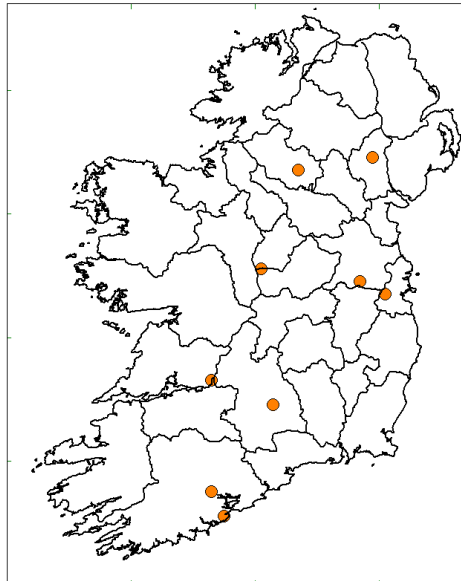

**RECORDS OF SPRING FLOWERING PLANTS
SUBMITTED IN 2016**

Wild Garlic

Wood Anemone

Lords-and-ladies

Cuckooflower

Lesser Celandine

Bluebell

Toothwort

Early-purple Orchid

Wood Sorrel

Winter Heliotrope

Cowslip

Primrose

Early Dog-violet

Common Dog-violet