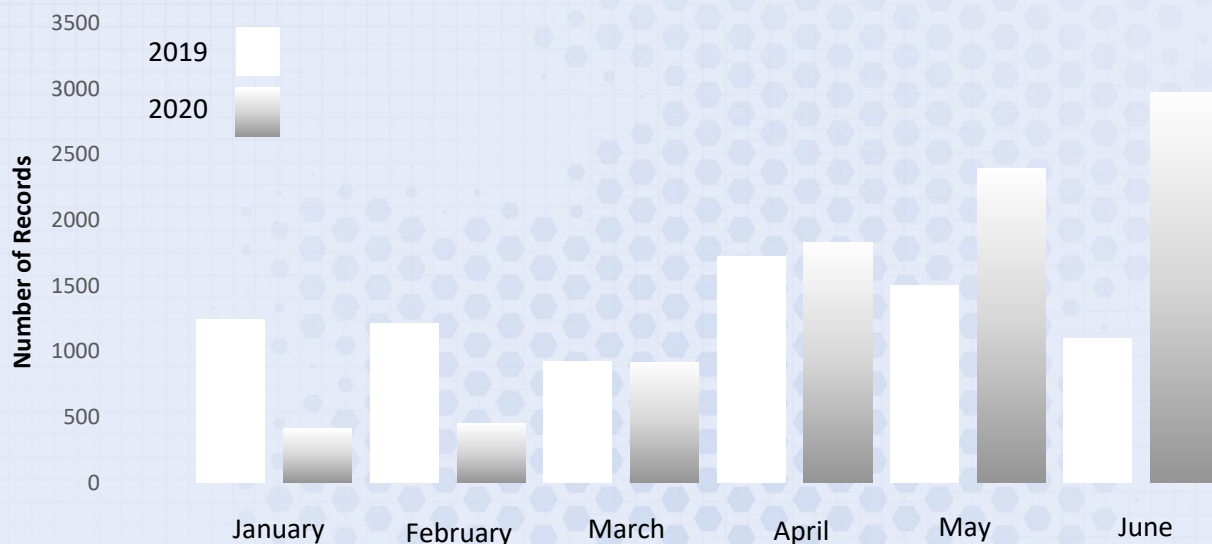

## Biodiversity citizen science recording activity January to June 2020