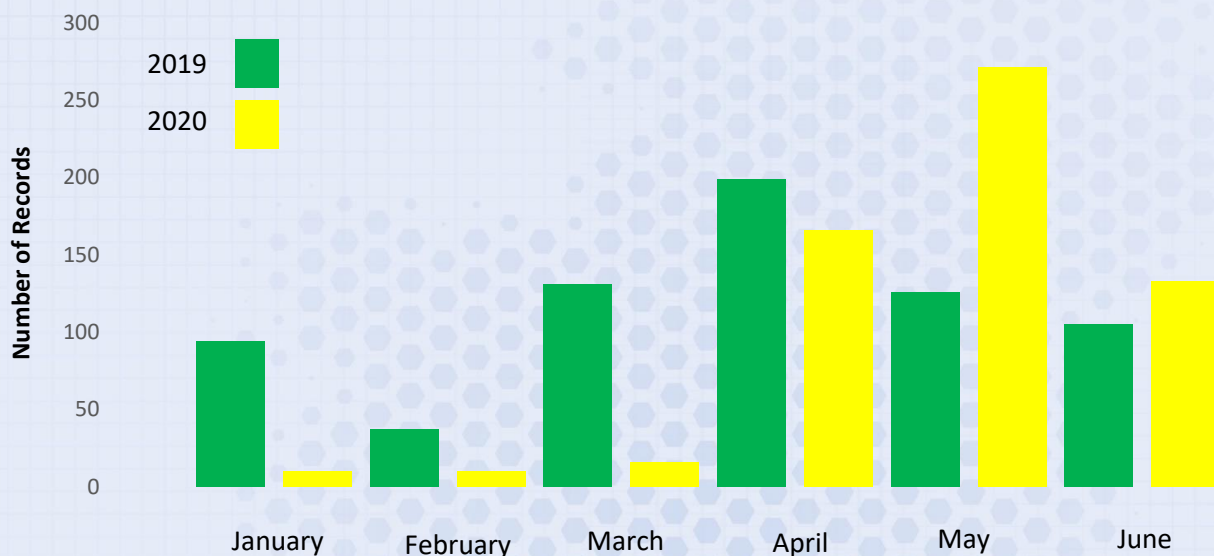

County Leitrim

Biodiversity citizen science recording activity January to June 2020

Records January – June 2020

Flowering Plants – 237
(39%)

Birds – 194
(32%)

Moths – 24
(4%)

Butterflies – 41
(7%)

Mammals – 37
(6%)

Others – 72
(12%)

Top 10 Recorded Species

1. Cuckoo
2. Swallow
3. Hen Harrier
4. Red Squirrel
5. Orange-Tip
6. Common Frog
7. Great Spotted Woodpecker
8. Common Carder Bee
9. Chaffinch
10. Bullfinch

Records can be submitted through the Citizen Science Portal: