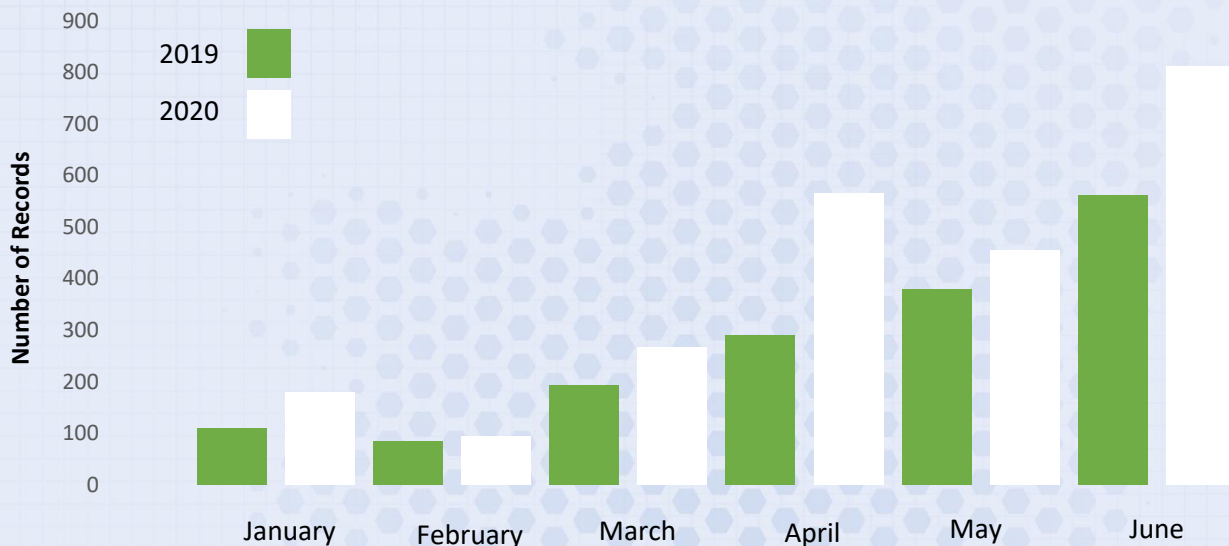

County Limerick

Biodiversity citizen science recording activity January to June 2020

Records January – June 2020

Flowering Plants – 941
(40%)

Birds – 645
(27%)

Moths – 26
(1%)

Butterflies – 177
(7%)

Mammals – 111
(5%)