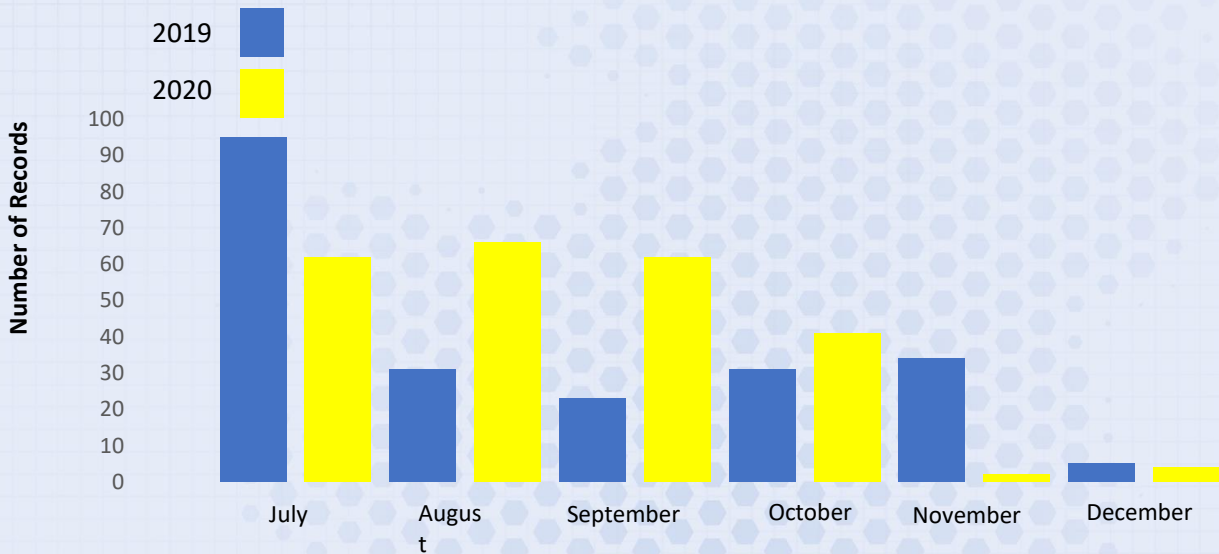

County Longford

Biodiversity citizen science recording activity July to December 2020

Records July to December 2020

Flowering Plants – 26
(11%)

Birds – 65
(27%)

Moths – 14
(6%)

Butterflies – 31
(13%)

Mammals – 20
(9%)

Others – 81
(34%)

Top 10 Recorded Species

1. Red Squirrel
2. Small Tortoiseshell
3. Whooper Swan
4. Speckled Wood
5. Common Carder Bee
6. Hedgehog
7. Grey Heron
8. Buzzard
9. Lapwing
10. Red Tailed Bumblebee