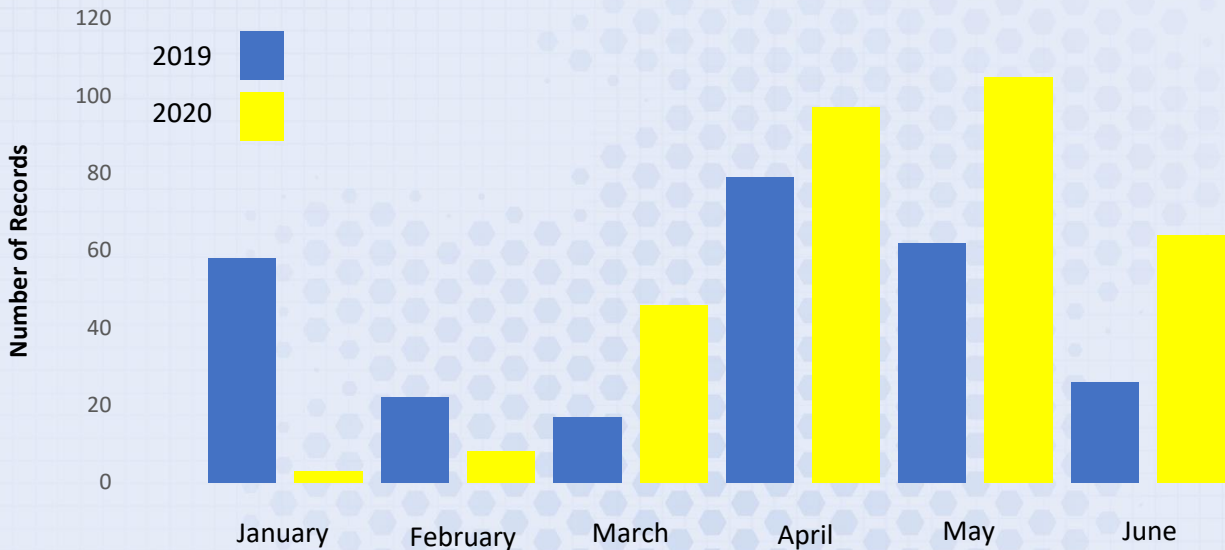

County Longford

Biodiversity citizen science recording activity January to June 2020

Records January – June 2020

Flowering Plants – 19
(6%)

Birds – 98
(30%)

Moths – 14
(4%)

Butterflies – 44
(14%)

Mammals – 21
(7%)

Others – 125
(39%)

Top 10 Recorded Species

1. Hedgehog
2. Common Carder Bee
3. Early Bumblebee
4. Cuckoo
5. Small Tortoiseshell
6. Brimstone
7. White-Tailed Bumblebee
8. Buff-Tailed Bumblebee
9. Chaffinch
10. Lapwing