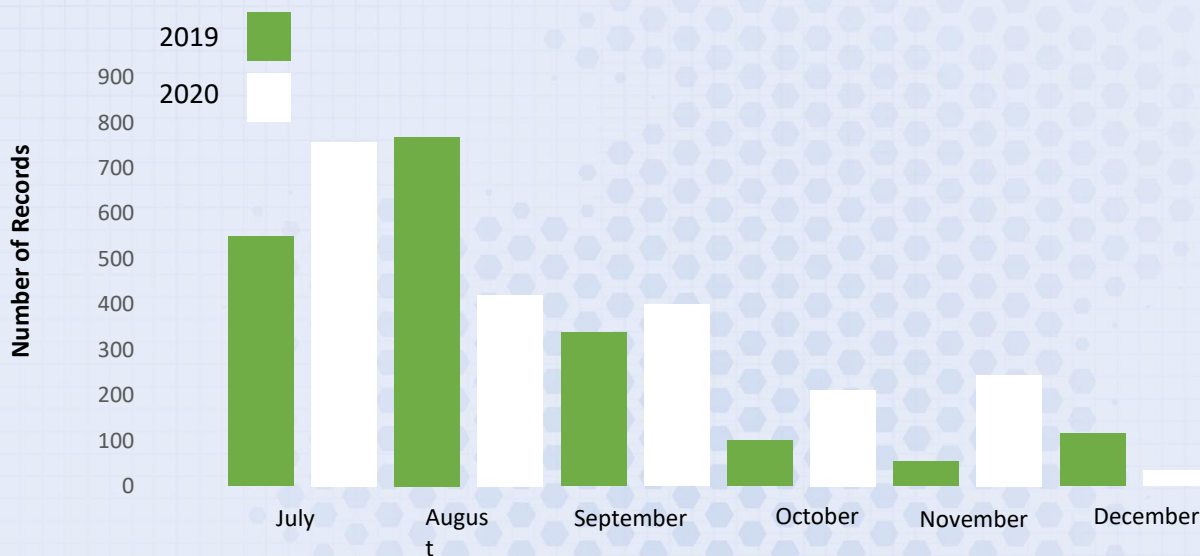

County Offaly

Biodiversity citizen science recording activity July to December 2020

Records July to December 2020

Flowering Plants – 408
(20%)

Birds – 397
(19%)

Moths – 844
(41%)

Butterflies – 110
(5%)

Mammals – 133
(6%)

Others – 178
(9%)

Top 10 Recorded Species

1. Red Fox
2. Large Yellow Underwing
3. Red Squirrel
4. Hedgehog
5. Buzzard
6. Kestrel
7. Dark Arches
8. Robin
9. Small Tortoiseshell
10. Wren

Records can be submitted through the Citizen Science Portal: