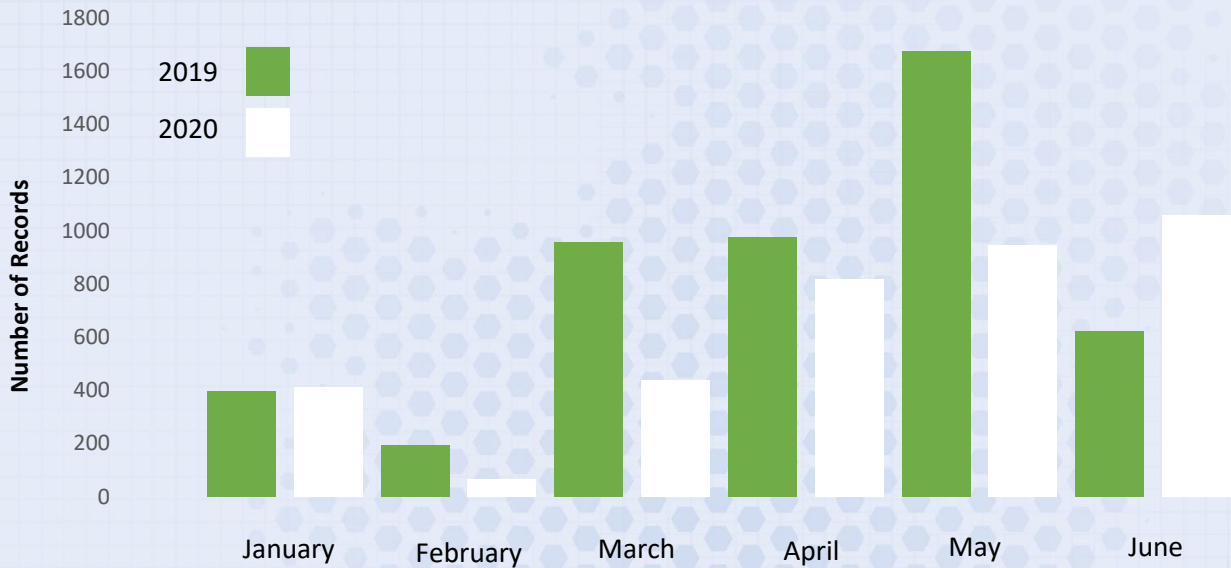

## Biodiversity citizen science recording activity January to June 2020