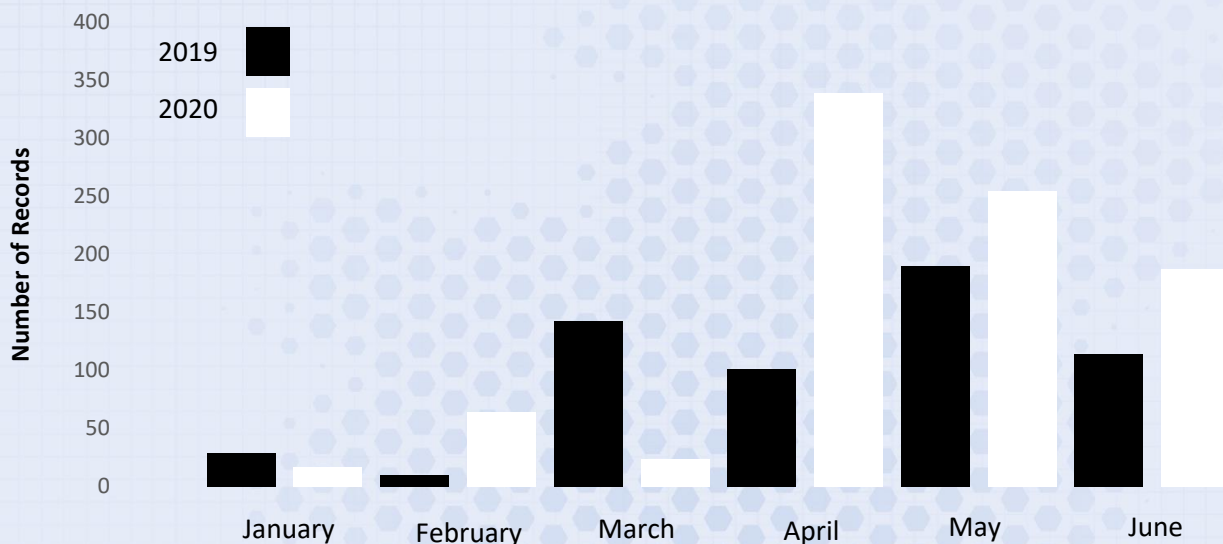

County Sligo

Biodiversity citizen science recording activity January to June 2020

Records January – June 2020

Flowering Plants – 250
(28%)

Birds – 255
(29%)

Moths – 18
(2%)

Butterflies – 84
(9%)

Mammals – 63
(7%)

Others – 217
(25%)

Top 10 Recorded Species

1. Cuckoo
2. Common Blue Damselfly
3. Hedgehog
4. Swallow
5. Large Red Damselfly
6. Orange-Tip
7. Peacock
8. Blue-Tailed Damselfly
9. Four-Spotted Chaser
10. Primrose