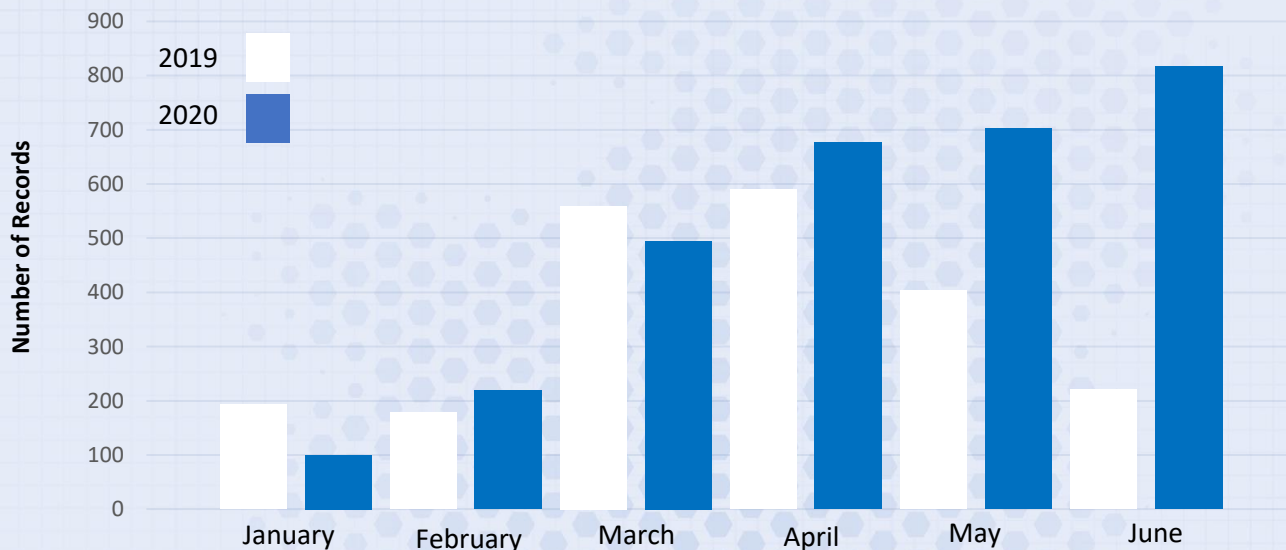

# County Waterford

## Biodiversity citizen science recording activity January to June 2020