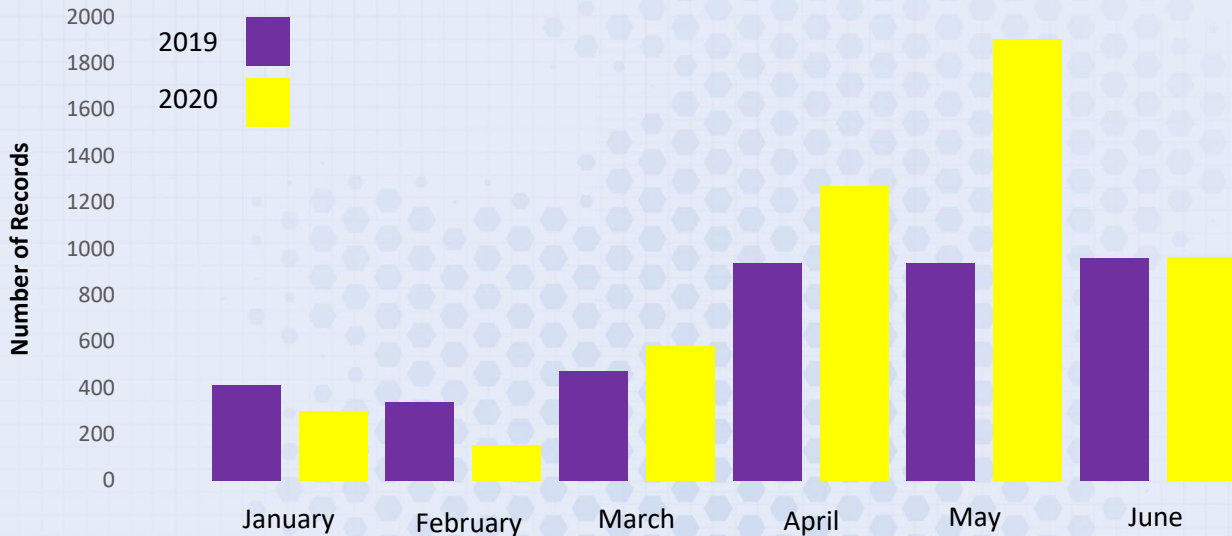

# County Wexford

## Biodiversity citizen science recording activity January to June 2020

### Records January – June 2020

Flowering Plants – 1473  
(29%)

Birds – 1519  
(29%)

Moths – 113  
(2%)

Butterflies – 666  
(3%)

Mammals – 270  
(5%)

Others – 1120  
(22%)