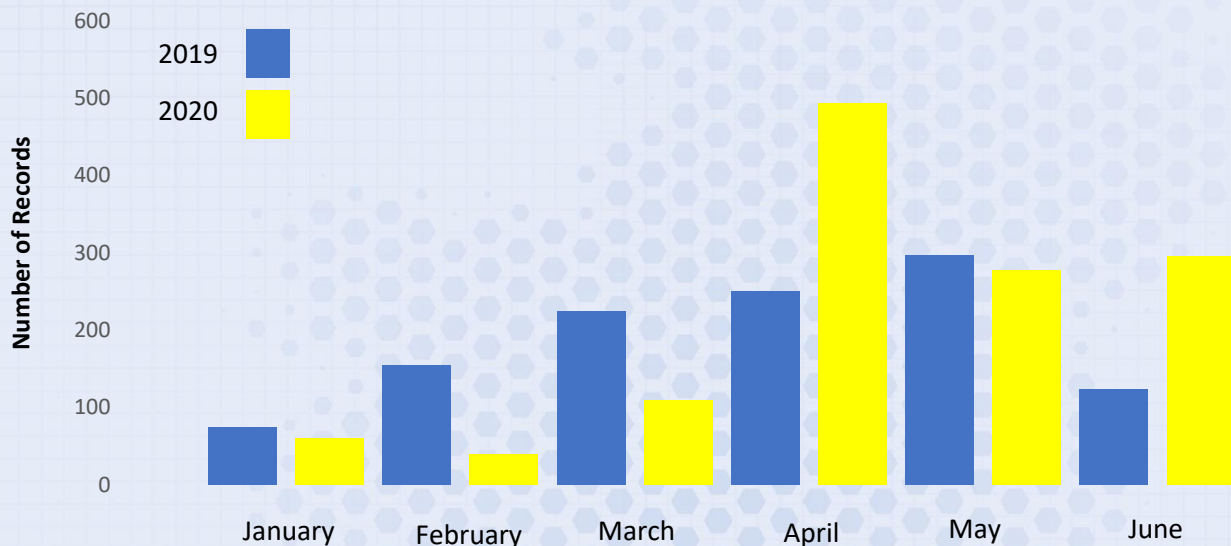

County Tipperary

Biodiversity citizen science recording activity January to June 2020

Records January – June 2020

Flowering Plants – 323
(25%)

Birds – 432
(34%)

Moths – 33
(3%)

Butterflies – 155
(12%)

Mammals – 123
(9%)

Others – 210
(16%)

Top 10 Recorded Species

1. Hedgehog
2. Orange-Tip
3. Swallow
4. Pine Marten
5. Small Tortoiseshell
6. Common Carder Bee
7. Blackbird
8. Cuckoo
9. Speckled Wood
10. Buff-Tailed Bumblebee